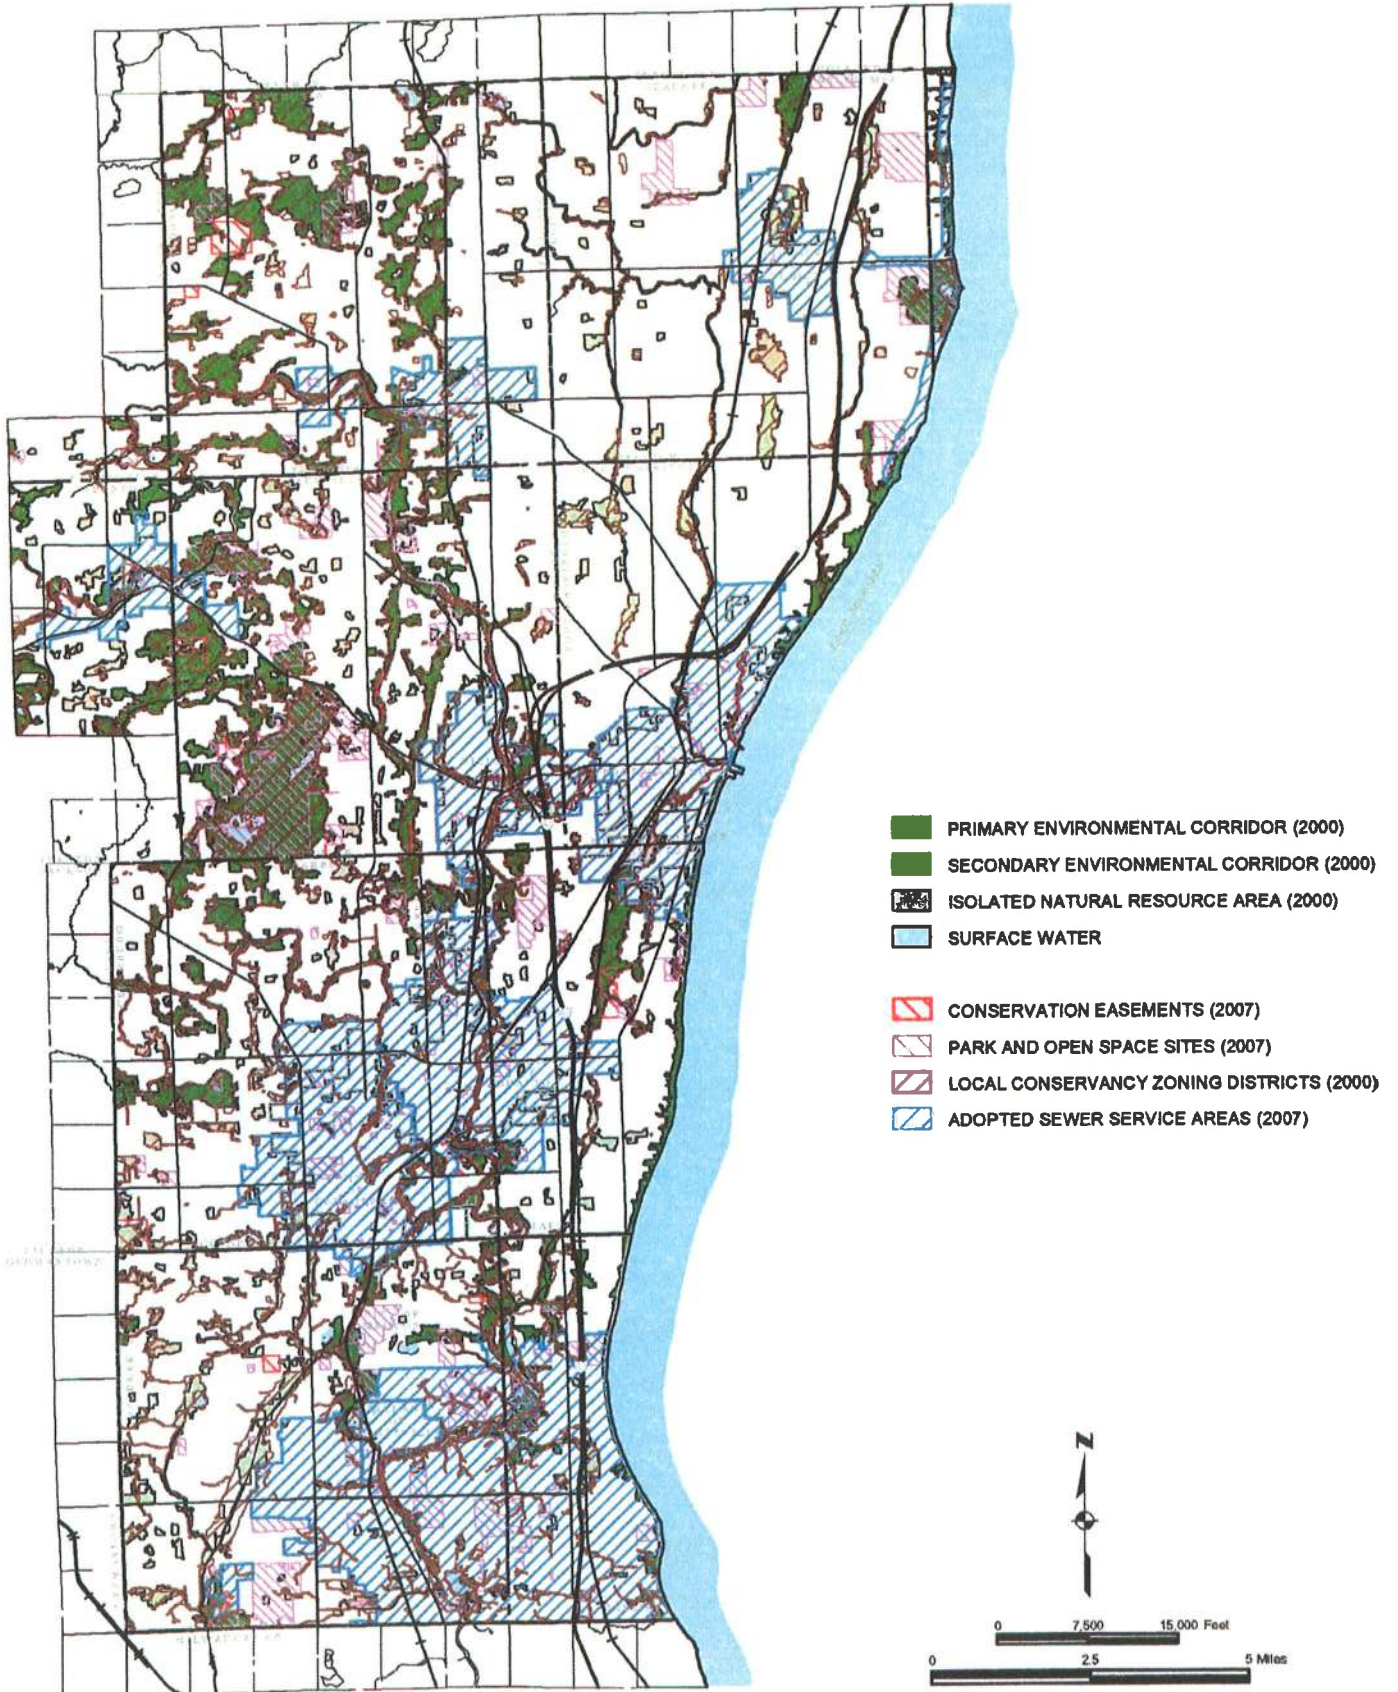

**Map VII-3
PROTECTED ENVIRONMENTAL CORRIDORS IN THE OZAUKEE COUNTY PLANNING AREA: 2007**

Source: SEWRPC.