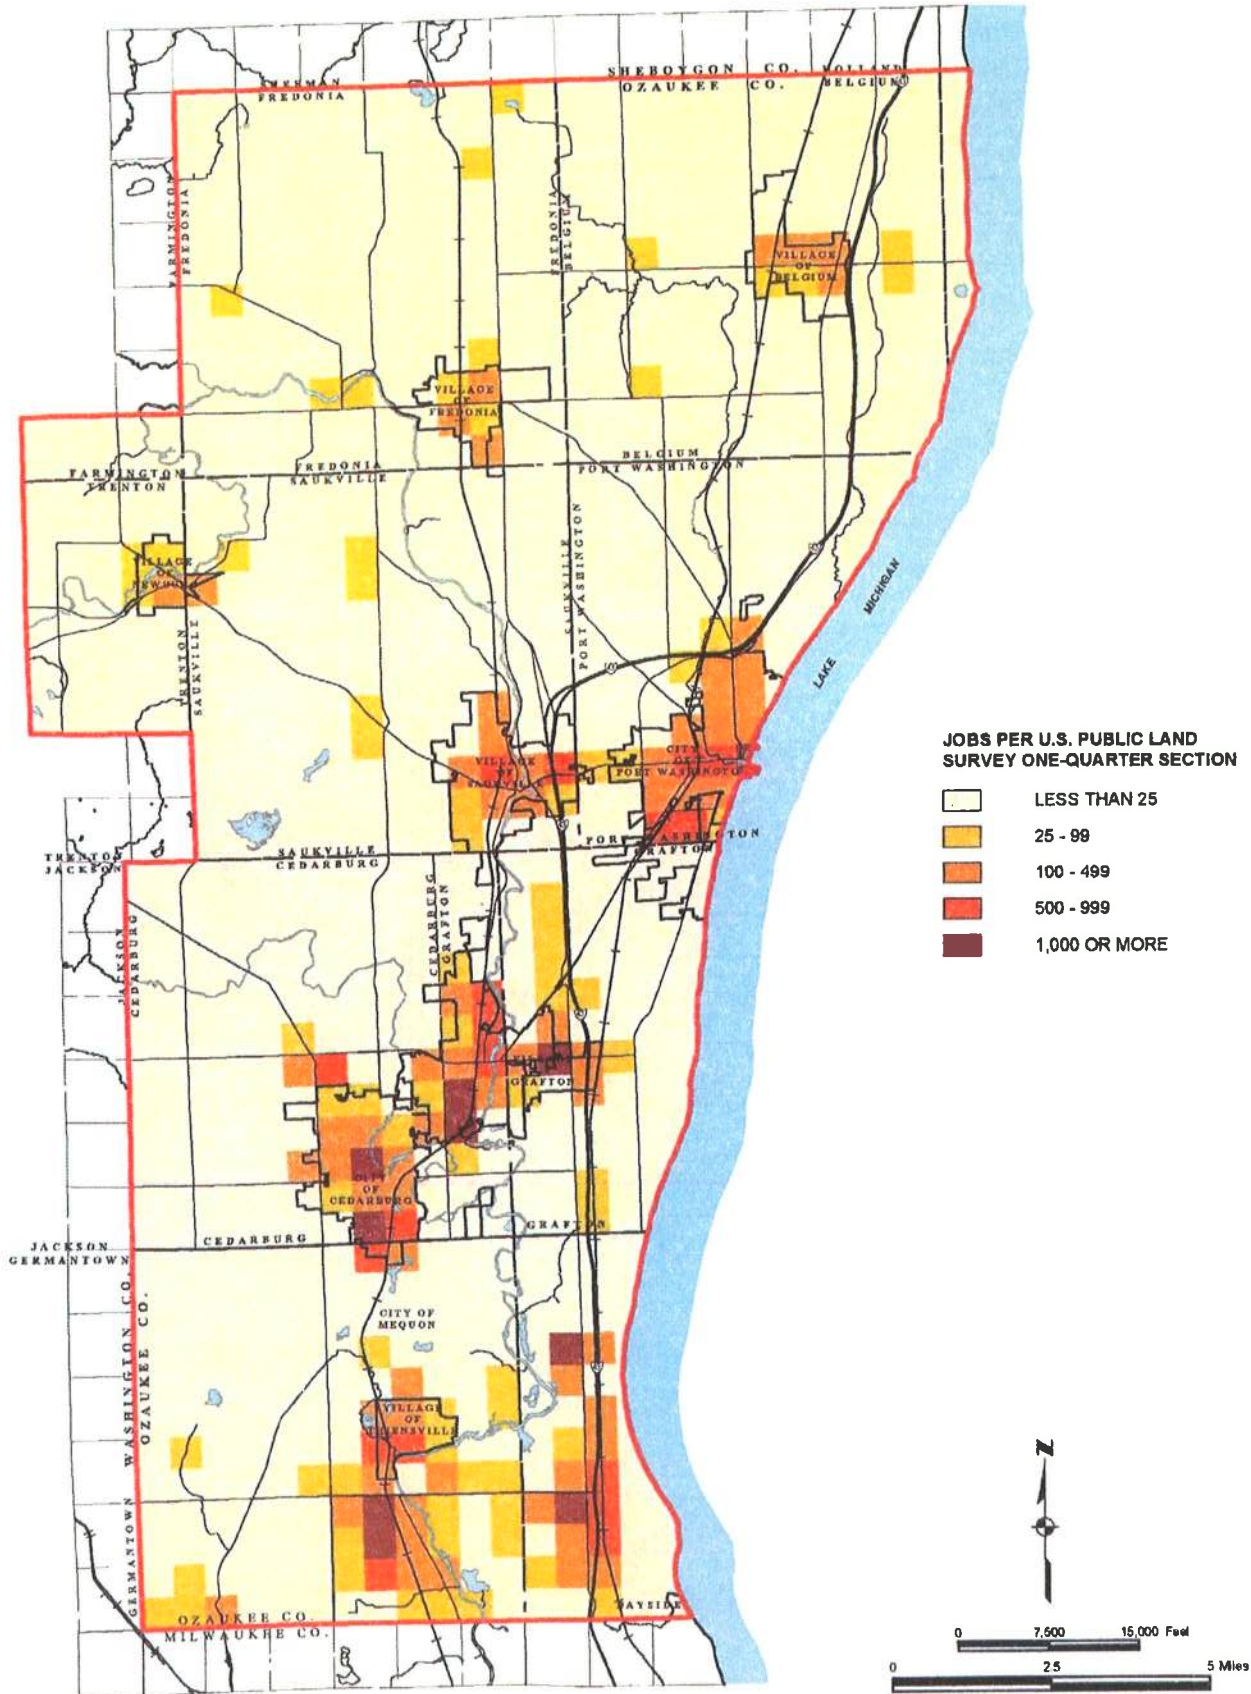

**Map XII - 1
JOB DISTRIBUTION IN THE OZAUKEE COUNTY PLANNING AREA: 2000**

Source: Wisconsin Department of Workforce Development and SEWRPC.