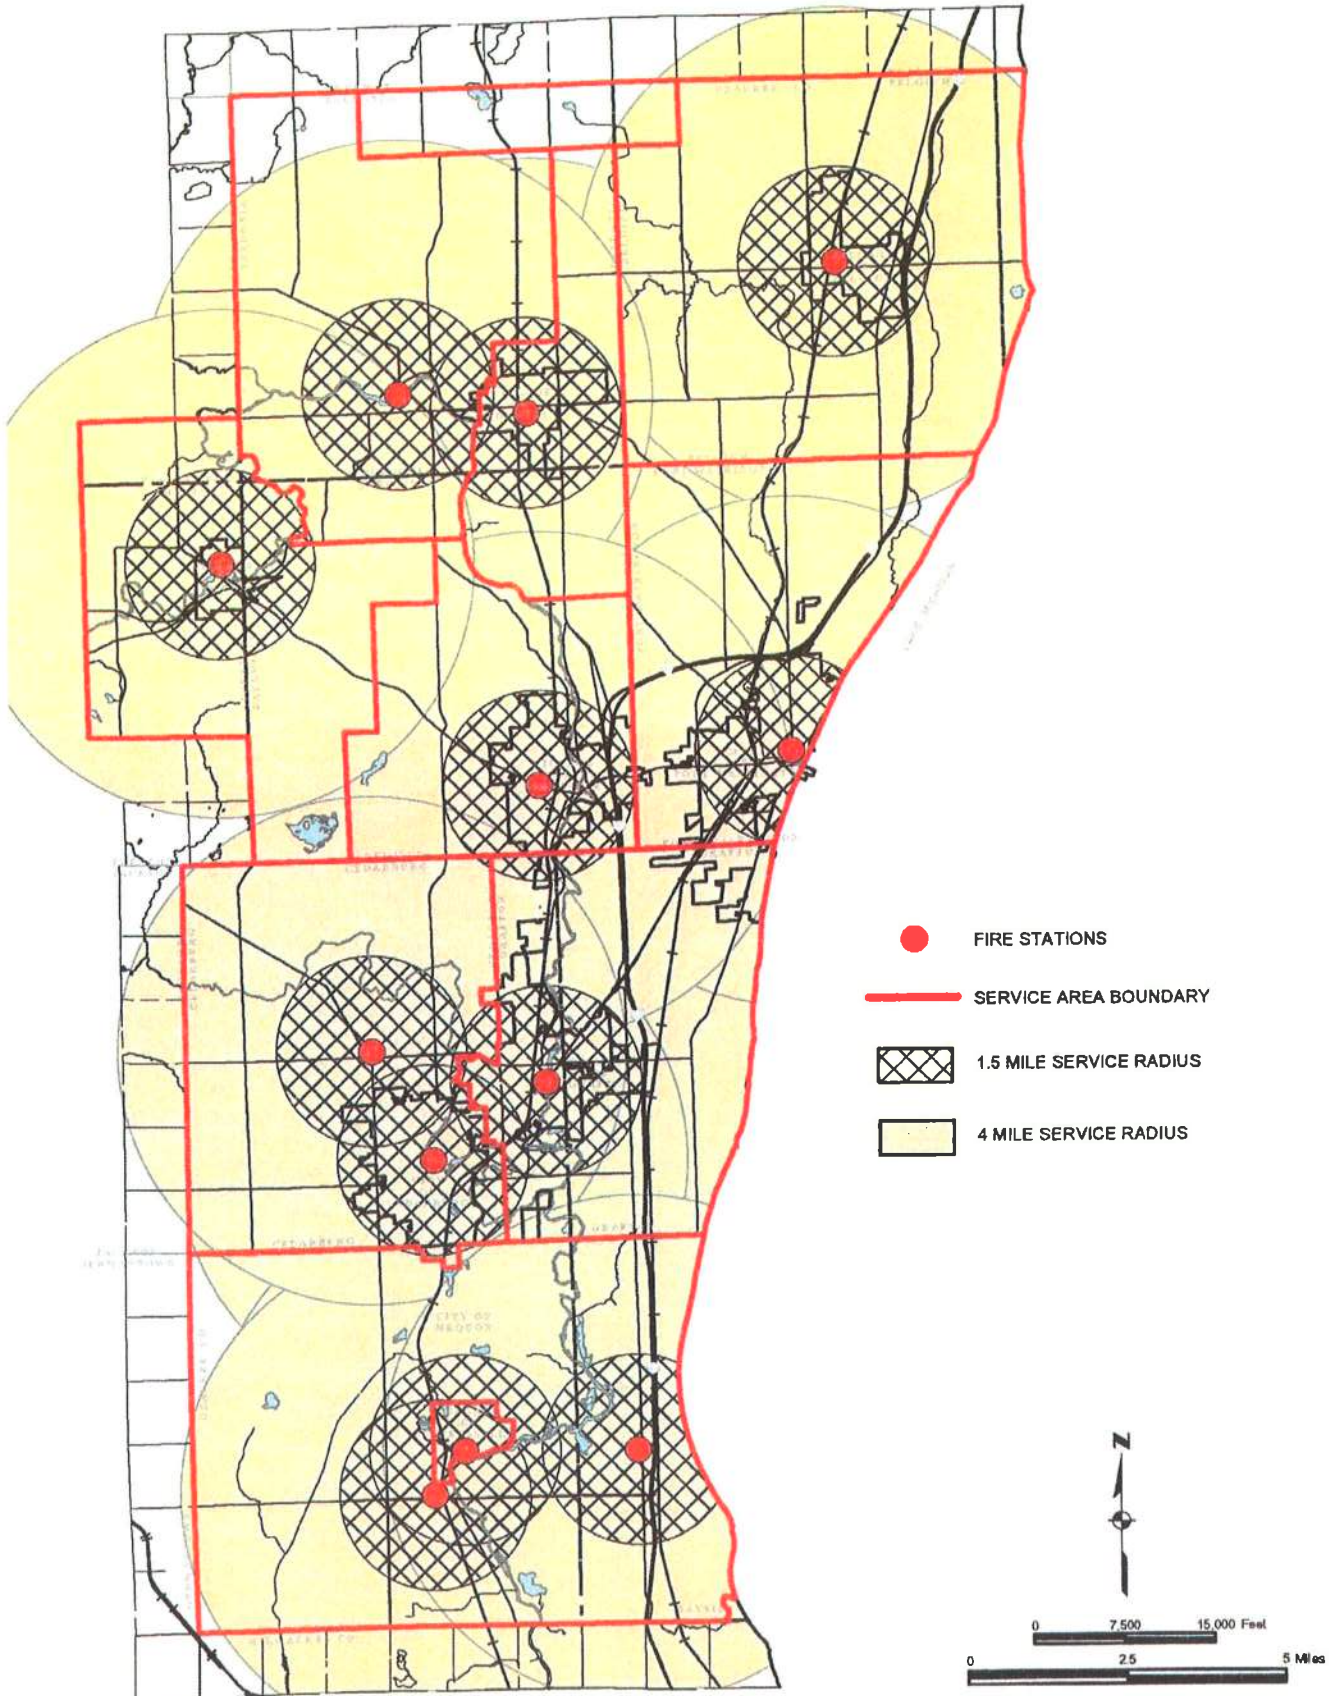

**Map XI-3  
FIRE STATION SERVICE RADIUS IN THE OZAUKEE COUNTY PLANNING AREA: 2007**

Source: Ozaukee County Emergency Management Department and SEWRPC.